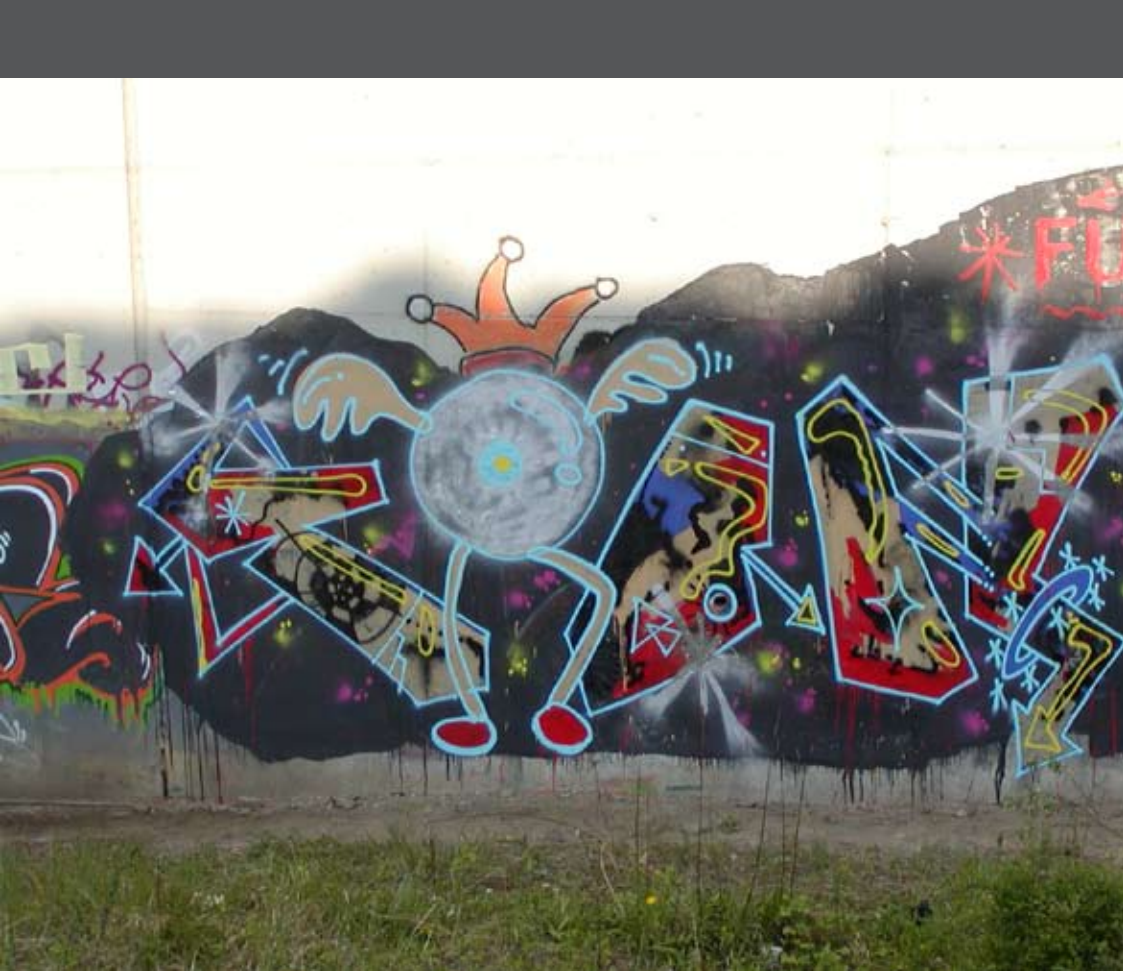

Small graffiti tag on the right side of the wall.

11818

Handwritten red graffiti on a grey wall. The text consists of several stylized characters and symbols: a large 'M' with a downward arrow, an upward arrow, a 'K', a 'U', a 'T' with a star, a '#', and a lightning bolt with a downward arrow. Below the 'M' is the text 'MRV'.