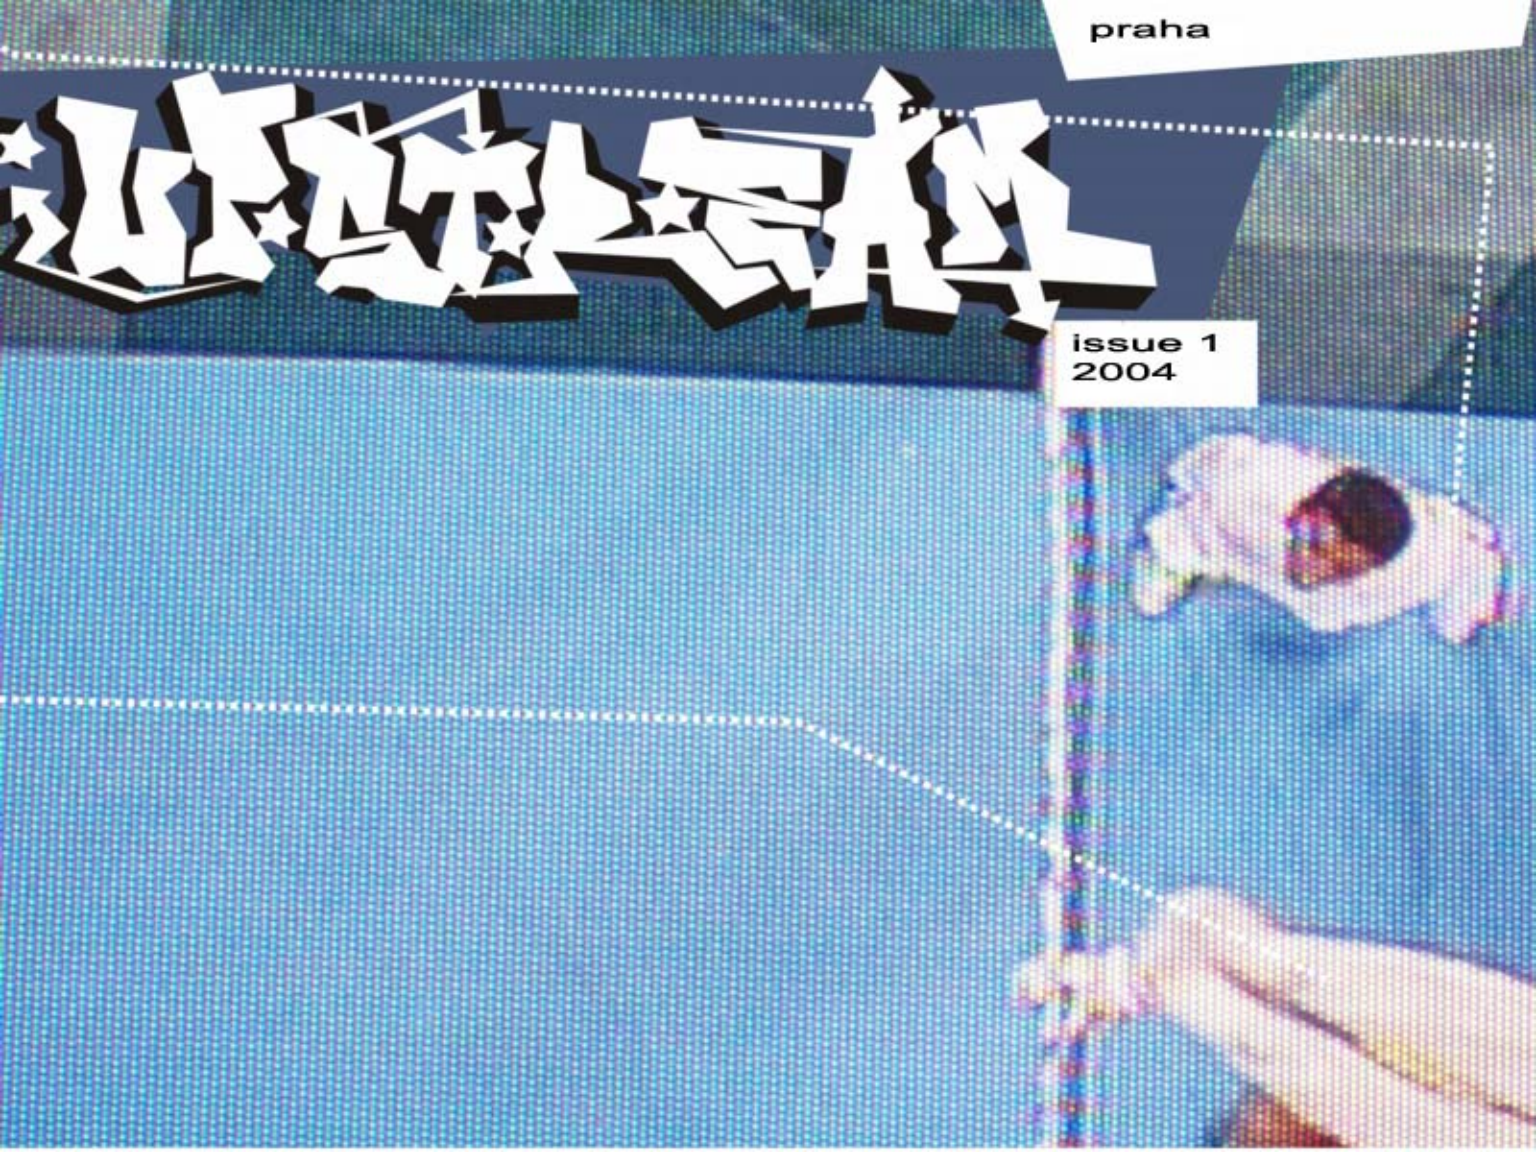

praha

ARTS & CULTURE

issue 1
2004