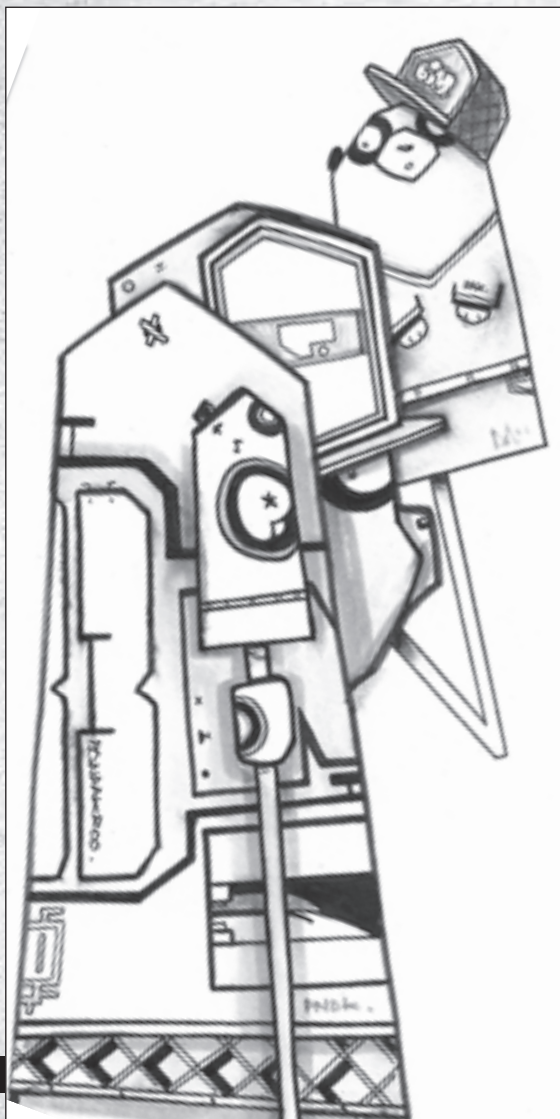

STYLE NEEDS NO COLOR

ISCH
||||

ISCH
||||

SHIRAZ

WES.21
LIFEZONE

no. 406904

SER CRE

舞

W 38th St
ONE WAY
ONE WAY

NO PARKING
2-11

CoreEye

SIVEONE
70CNOVA#
11R.FLASH

36

35 STEPS
www.35STEPS.de

black
beauty
meets
white
style

Funky
Fingers

ACTIVE
DRIVEWAY
24 HOURS
DO NOT BLOCK
VEHICLES WILL BE TOWED
AT OWNERS EXPENSE

©2009

ISCH
||||

ISCH
||||

SHIRAZ

WES.21
LIFEZONE

no. 406904

SER CRE