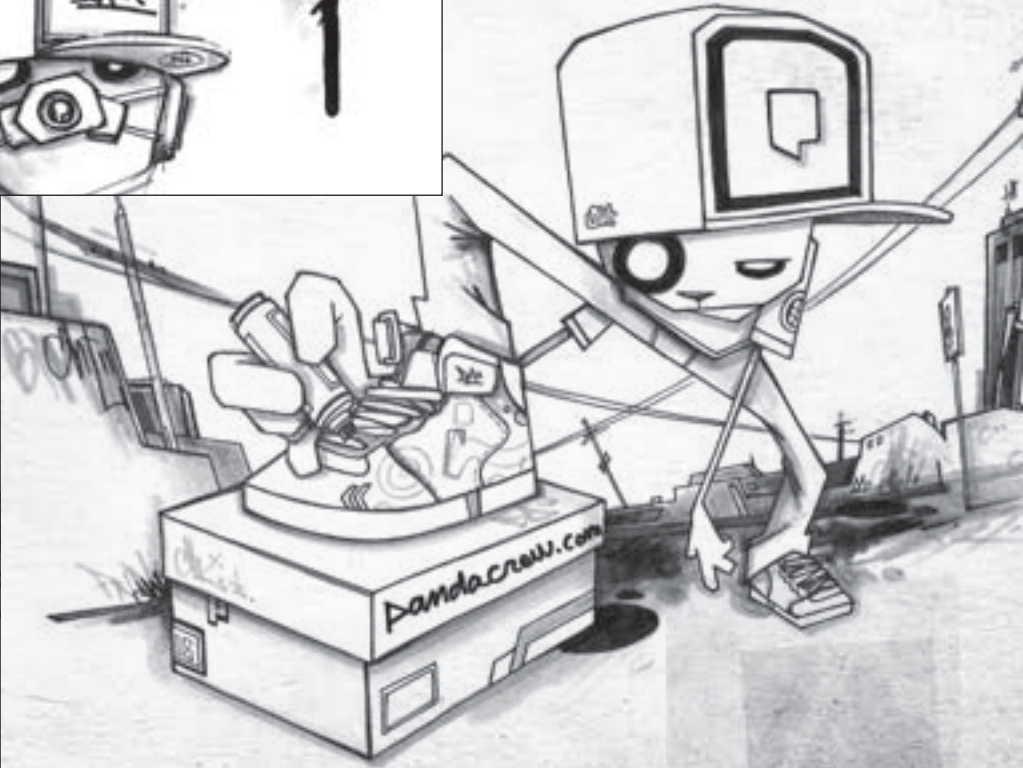

ACTIVE
DRIVEWAY
24 HOURS
DO NOT BLOCK
VEHICLES WILL BE TOWED
AT OWNERS EXPENSE

©2009

ISCH
||||

ISCH
||||

SHIRAZ

WES.21
LIFEZONE

no. 406904

SER CRE