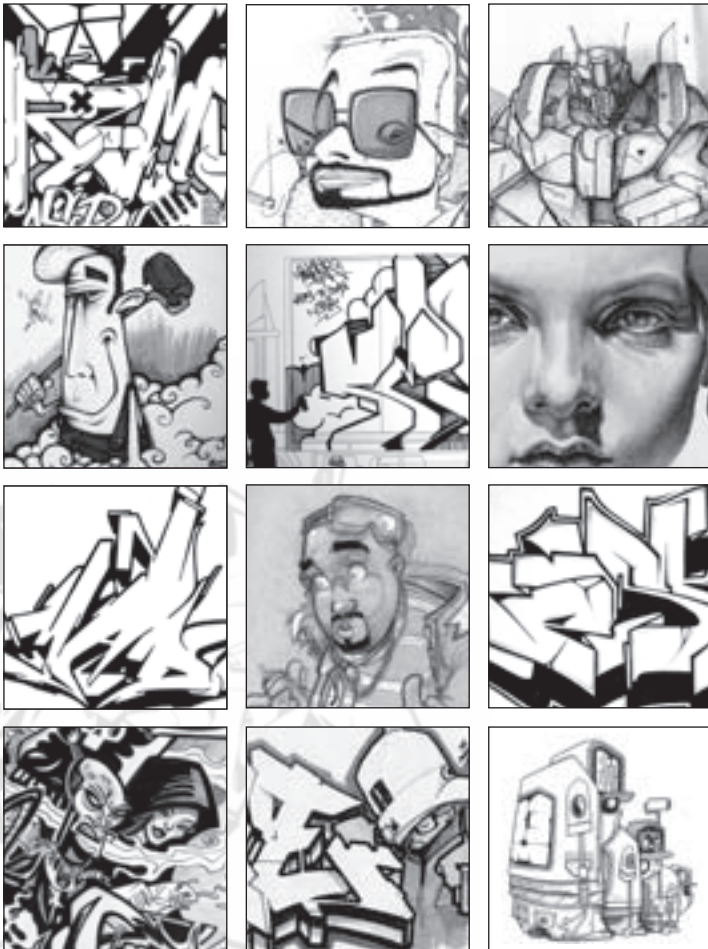

W 38th St
ONE WAY
ONE WAY

NO PARKING
2-11

CoreEye

SIVEONE
70CNOVA#
11R.FLASH

36

35 STEPS
www.35STEPS.de

black
beauty
meets
white
style

Funky
Fingers

ACTIVE
DRIVEWAY
24 HOURS
DO NOT BLOCK
VEHICLES WILL BE TOWED
AT OWNERS EXPENSE

©2009

ISCH
||||

ISCH
||||

SHIRAZ

WES.21
LIFEZONE

no. 406904

SER CRE

STYLE NEEDS NO COLOR

SCHWARZ AUF WEISS

"An **amazing** book; skillful, varied, black and white, with masses of talented artists... a great way to spread street art throughout the world."
(monsta / france)

"'Schwarz auf Weiss' is **a masterpiece** of the achromatic colors. It reflects the numerous facets of contemporary graffiti art through its creative presentation of work from established artists as well as from countless newcomers."
(3steps / germany)