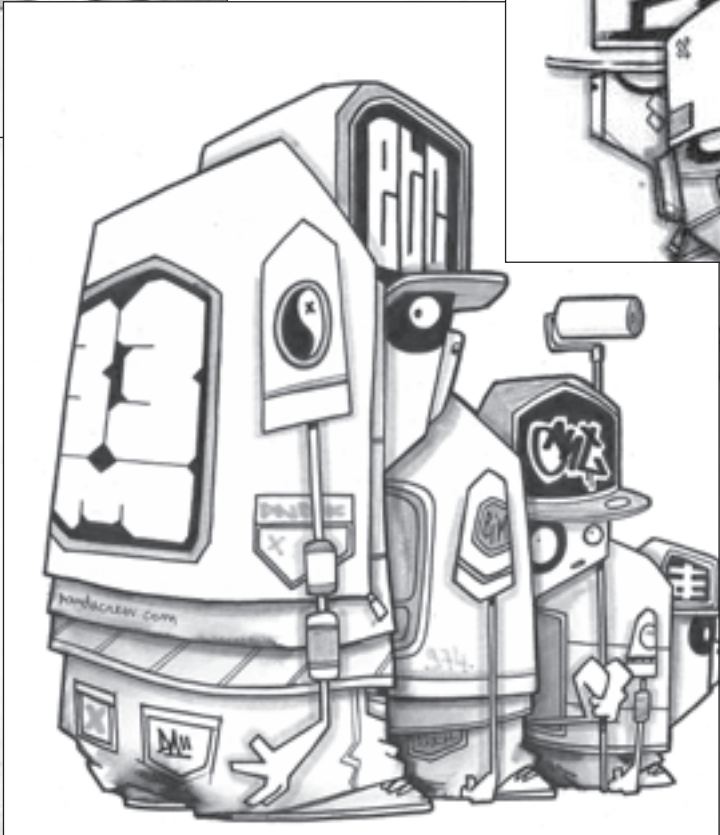

ACTIVE
DRIVEWAY
24 HOURS
DO NOT BLOCK
VEHICLES WILL BE TOWED
AT OWNERS EXPENSE

©2009

ISCH
||||

ISCH
||||

SHIRAZ

WES.21
LIFEZONE

no. 406904

SER CRE