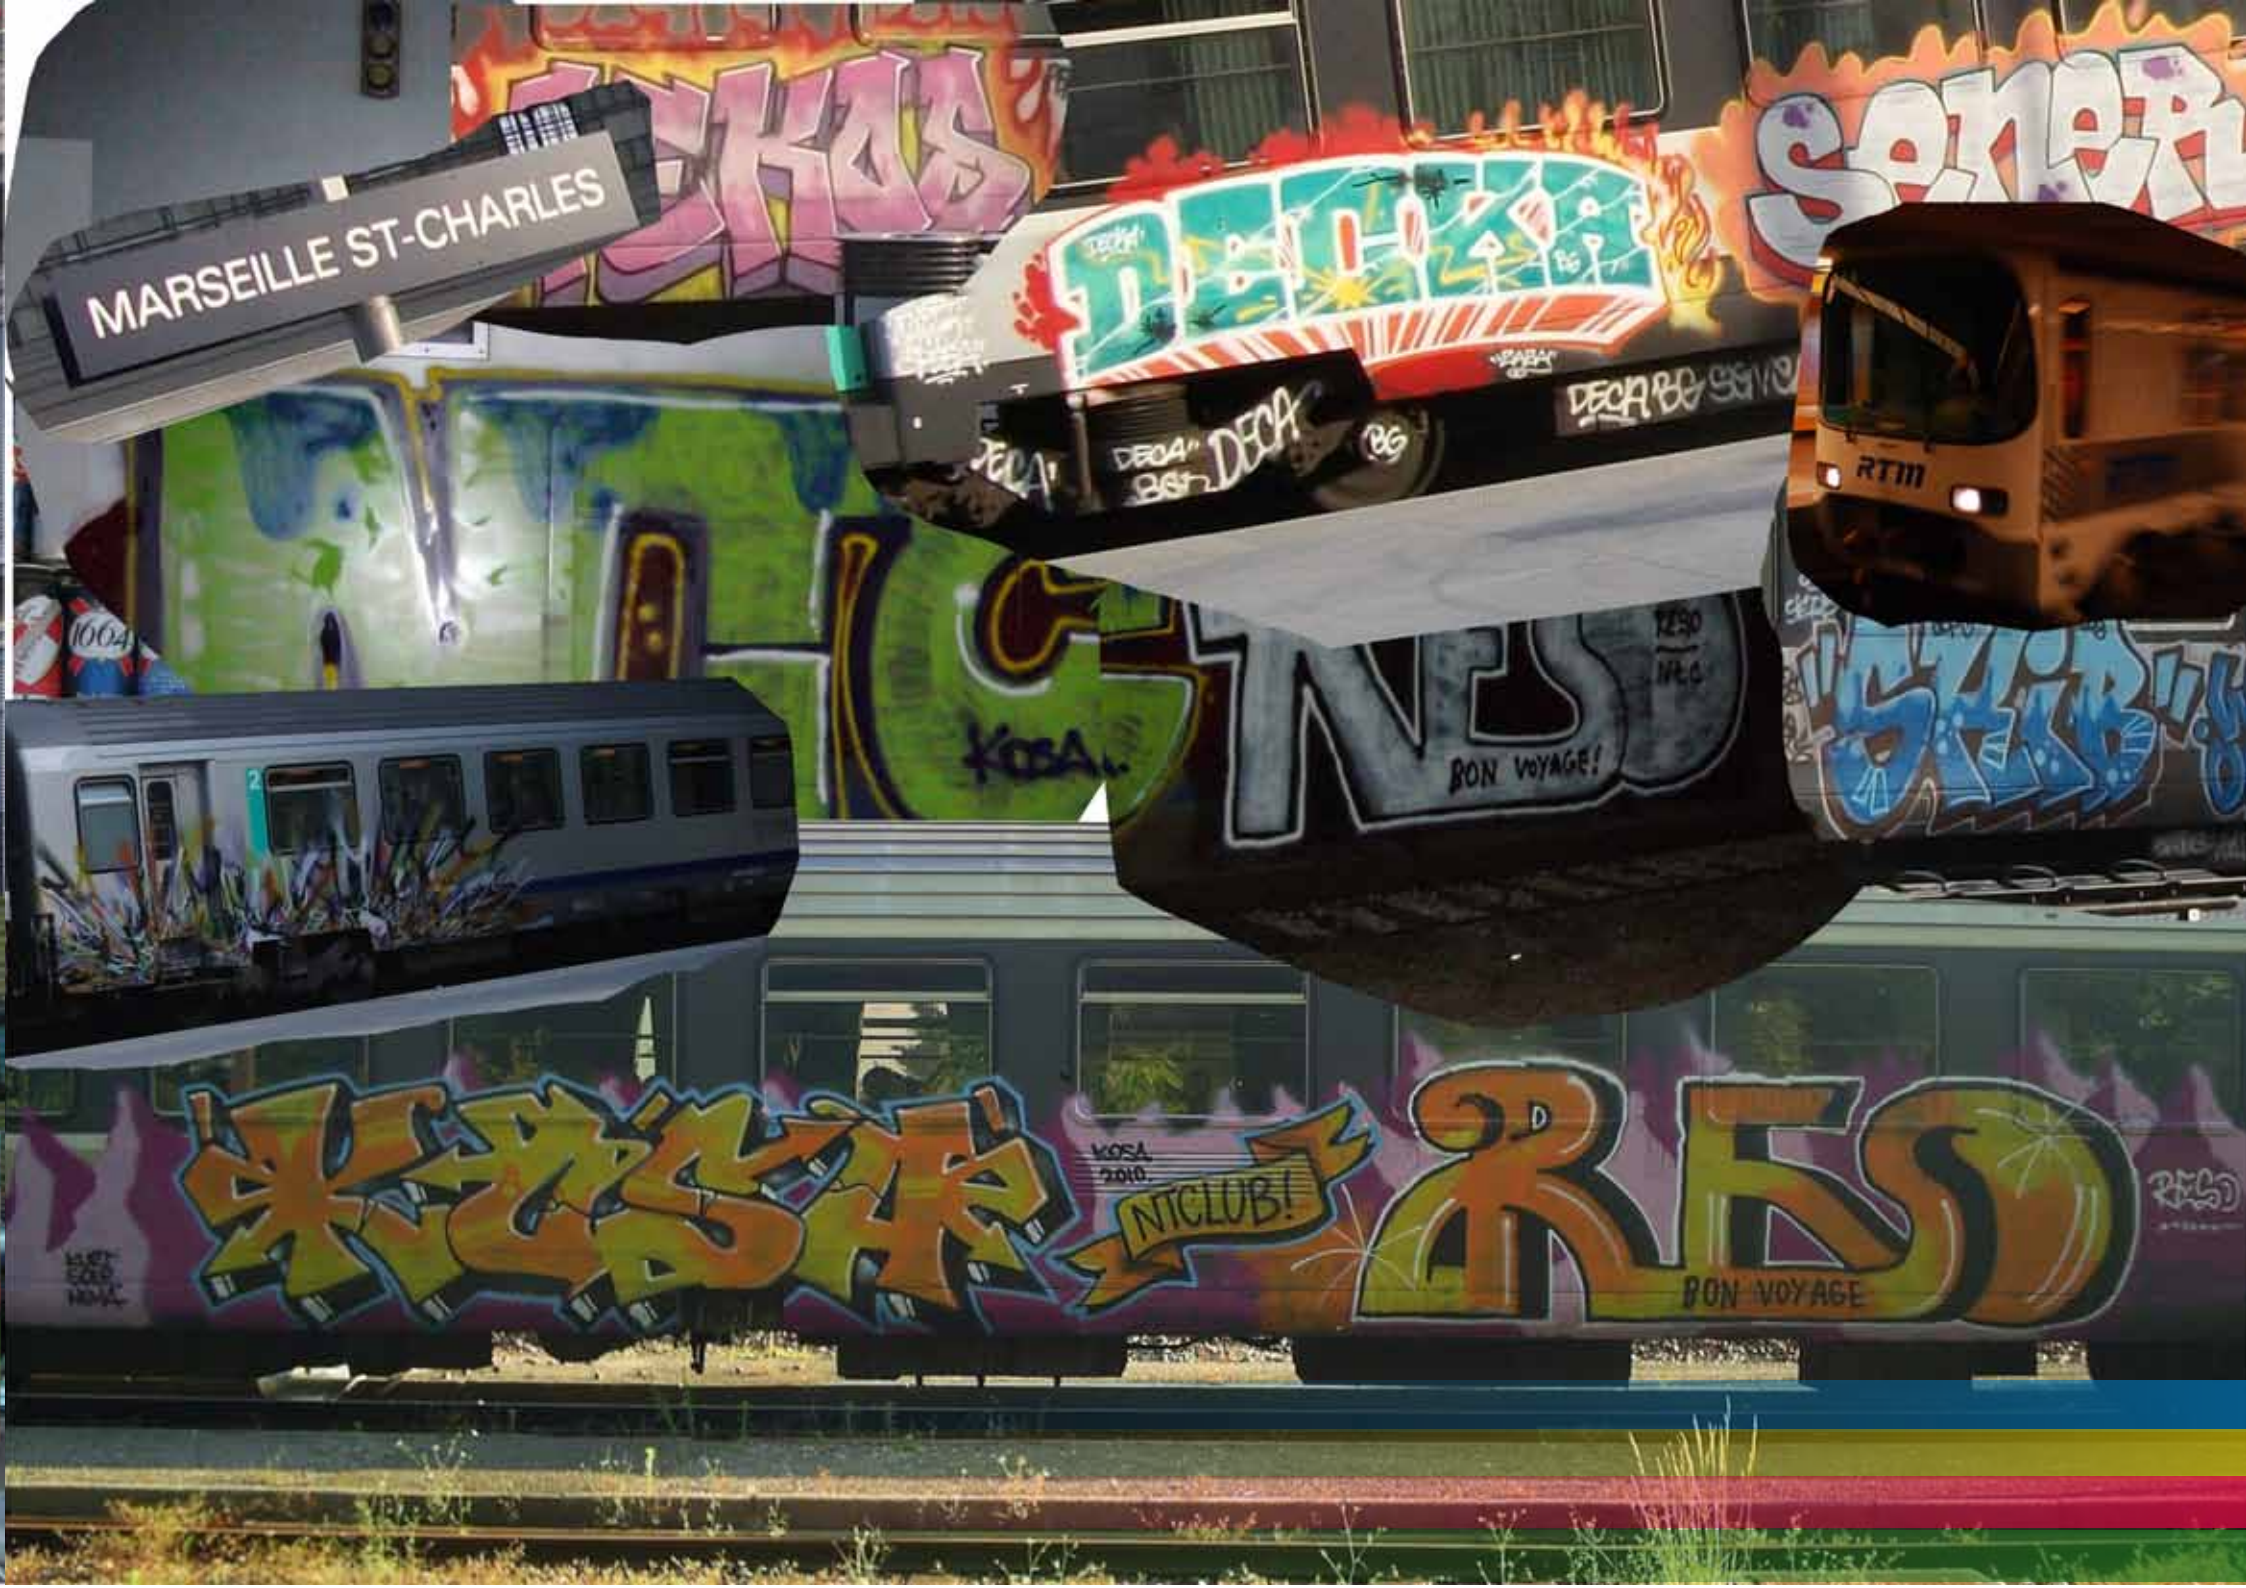

MARSEILLE ST-CHARLES

RTM

Large colorful graffiti tags in orange and yellow.

NICLUB!

Large colorful graffiti tags in orange and green.

BON VOYAGE

HERMIT

SECRET