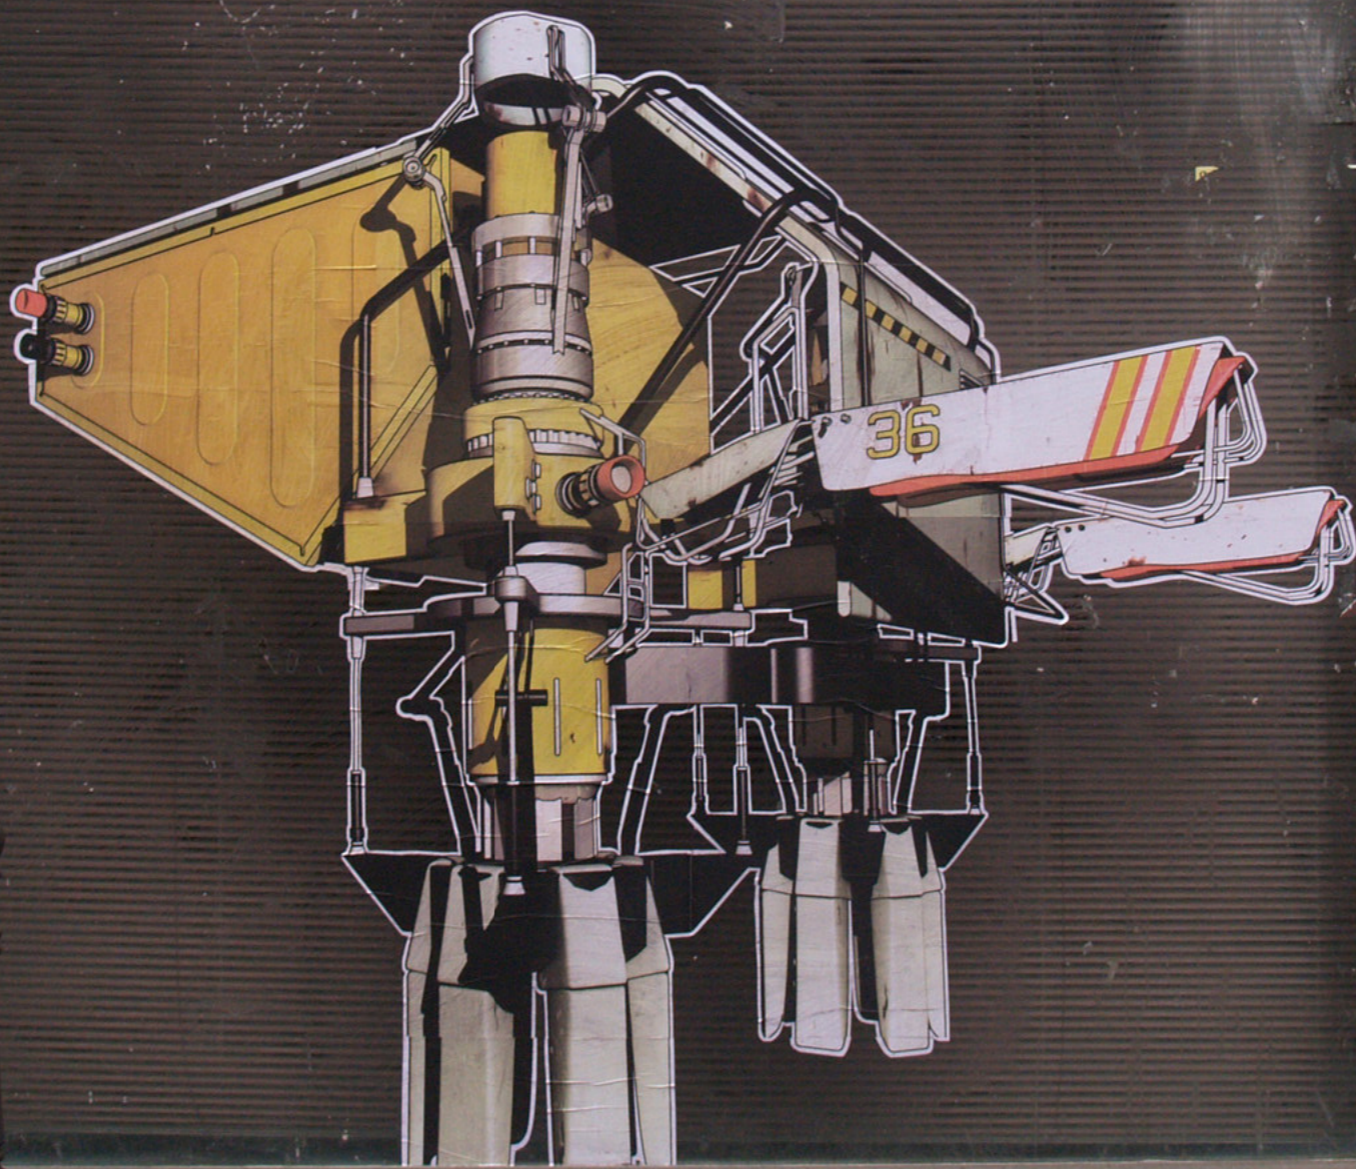

36RECYCLAB