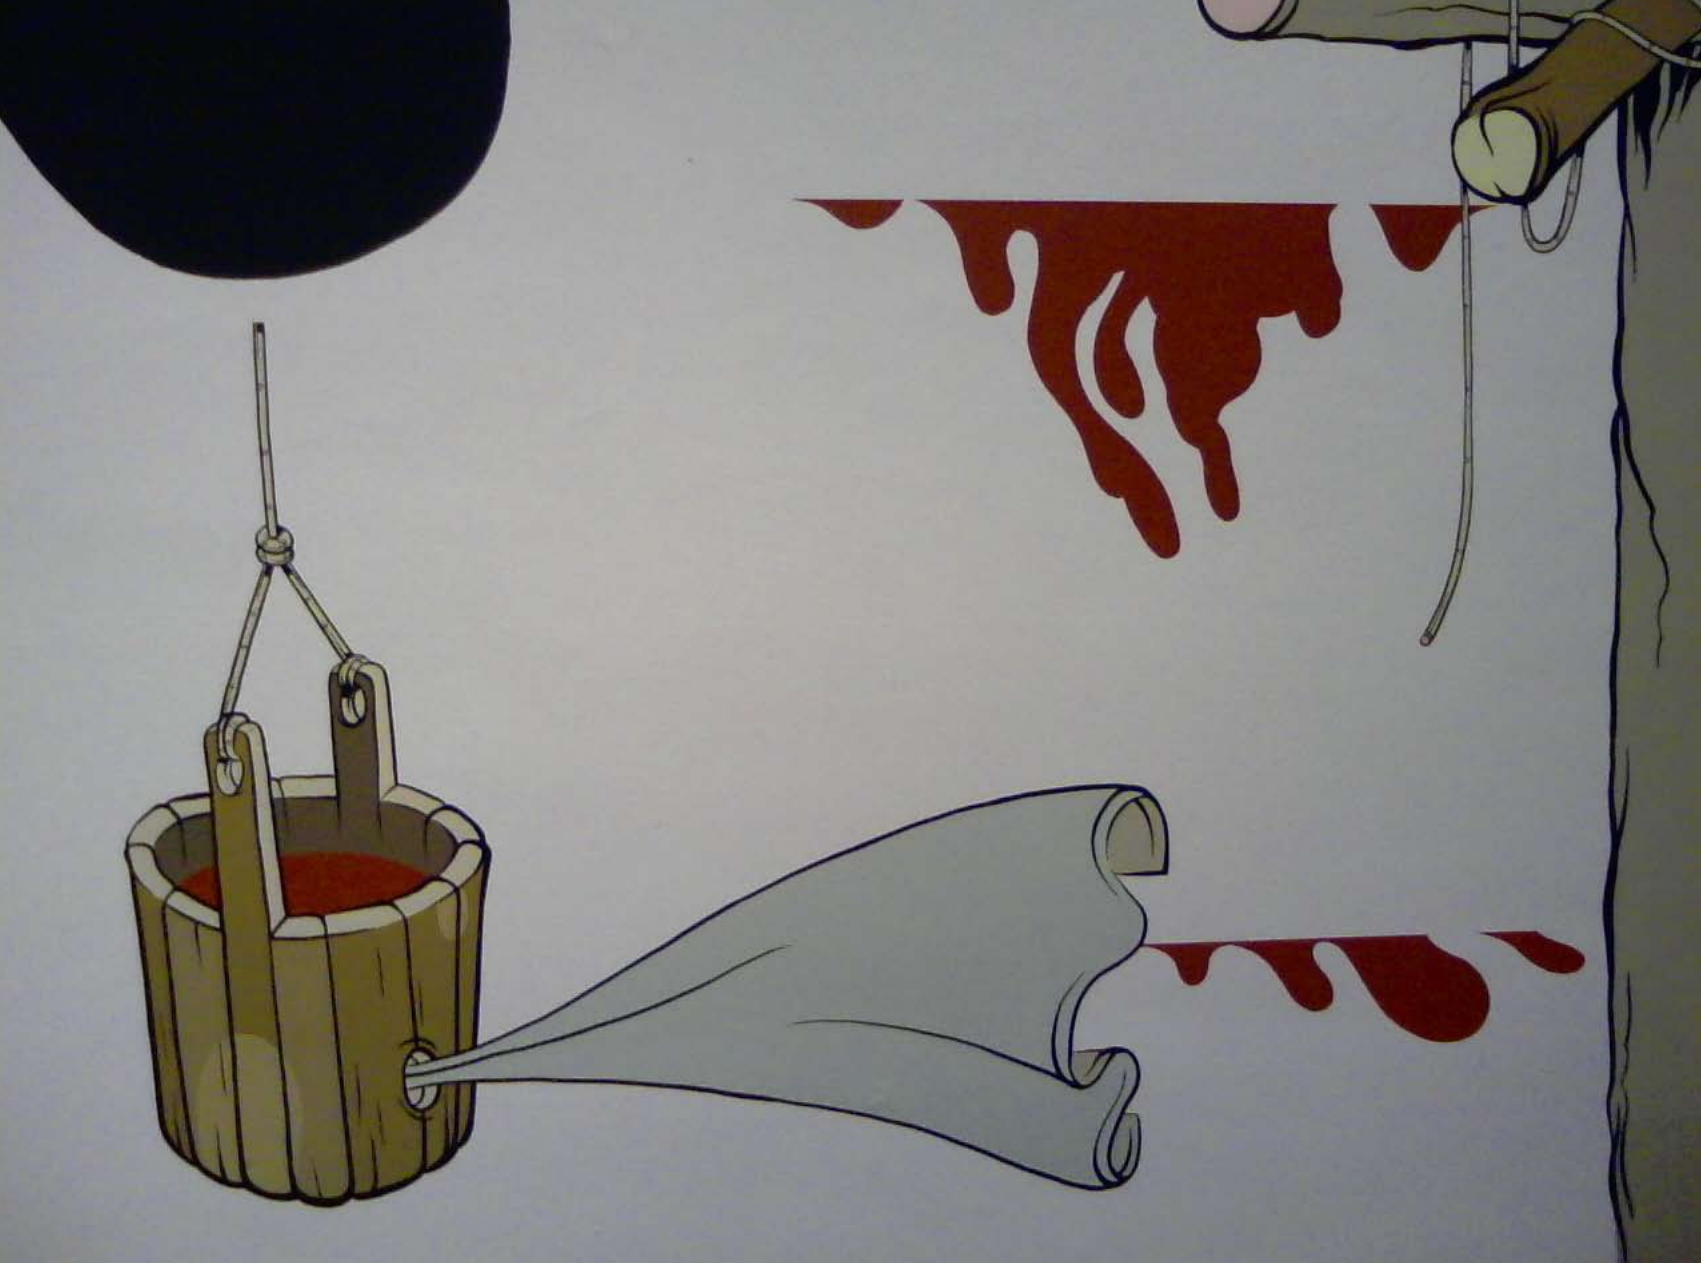

DEP

LABOR

LABOR

5/1/13

BUY MORE

Handwritten scribbles in blue ink, including a circle at the top, a large 'X' on the right, and various loops and lines.

NE DOTYKAĆ
URZĄDZENIA
ELEKTRYCZNE

TAG