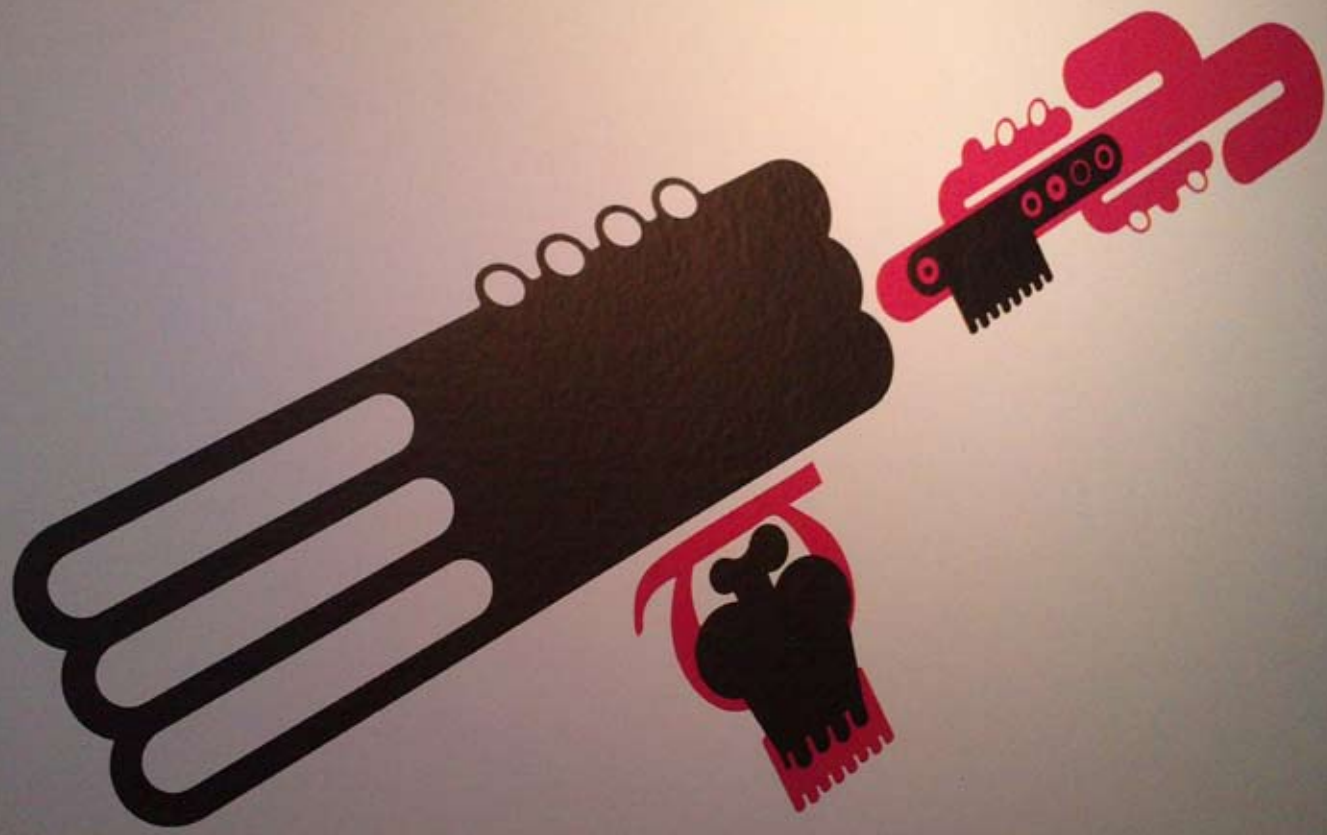

Handwritten graffiti in black ink, appearing to be stylized letters or symbols, possibly reading "P.A." or similar.

Handwritten graffiti in blue ink, appearing to be stylized letters or symbols, possibly reading "C.A." or similar.

YET

SKLEP
NABIAŁOWY
ZAPRASZA
OKRĘGOWA SPÓŁDZIELNIA MLECZARSKA

POLECAMY
MLEKO
TWAROGI
śmietana
SERY

OTWARTE
Ciepła
Lodowa
Wszystkie

LODY
NAPOJE
SPOŻYWCZE
ARI

13

A photograph of a dilapidated brick building in winter. The building's roof and the ground are covered in snow. The left side of the building is made of dark red brick with several windows. The right side is made of light-colored, peeling plaster with some small holes. Handwritten graffiti in black capital letters is on the plaster wall. In the background, there are bare trees and a modern apartment building under a cloudy sky. A black utility pole is on the right side of the frame.

TAG: DRAG, LOS

N

Large, dark, illegible graffiti tag.

ST

the **the** the fre

[Handwritten graffiti in brown paint, consisting of several vertical, looping strokes.]

1.06

ARMANDO
CO MEYMA